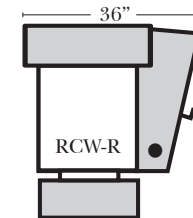

Standard

RC-KB
Push Back
Recliner-152
(Cup holders for "RC-KB" are not standard, but can be ordered at no-charge)

RC-B
Left Arm Right
Straight Arm Center
Recliner-151

RAC
Armless
Recliner-153

RCW-B
Left Arm Right
Wedge Arm
Center Recliner-159

RC-KL
Left Arm End
Recliner-155

RC-L
Left Straight
Arm Center
Recliner-157

RC-R
Right Straight
Arm Center
Recliner-156

RC-KR
Right Arm End
Recliner-154

RCW-R
Right Wedge Arm
Center Recliner-158

Features

Standard:

Note:

All Dimensions are approximate, if accuracy is crucial, please contact us for validation of the dimensions shown. However, a 1" to 2" variance can still apply due to foam and upholstery.

Suggested Configurations