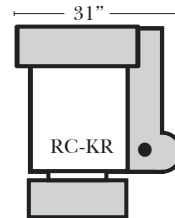

Standard

RC-KB
Push Back
Recliner-152
(Cup holders for "RC-KB" are not standard, but can be ordered at no-charge)

RC-B
Left Arm Right
Straight Arm Center
Recliner-151

RAC
Armless
Recliner-153

RCW-B
Left Arm Right
Wedge Arm
Center Recliner-159

RC-KL
Left Arm End
Recliner-155

RC-L
Left Straight
Arm Center
Recliner-157

RC-R
Right Straight
Arm Center
Recliner-156

RC-KR
Right Arm End
Recliner-154

RCW-R
Right Wedge Arm
Center Recliner-158

Features

Standard: