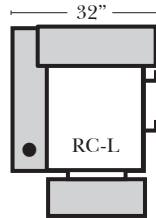

Standard

RC-KB
Push Back
Recliner-152
(Cup holders for "RC-KB" are not standard, but can be ordered at no-charge)

RC-B
Left Arm Right
Straight Arm Center
Recliner-151

RAC
Armless
Recliner-153

RCW-B
Left Arm Right
Wedge Arm
Center Recliner-159

RC-KL
Left Arm End
Recliner-155

RC-L
Left Straight
Arm Center
Recliner-157

RC-R
Right Straight
Arm Center
Recliner-156

RC-KR
Right Arm End
Recliner-154

RCW-R
Right Wedge Arm
Center Recliner-158

Features

Standard:

Note:

All Dimensions are approximate, if accuracy is crucial, please contact us for validation of the dimensions shown. However, a 1" to 2" variance can still apply due to foam and upholstery.

Suggested Configurations