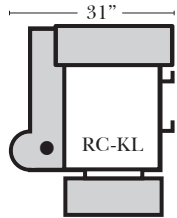

Standard

RC-KB
Push Back
Recliner-152
(Cup holders for "RC-KB" are not standard, but can be ordered at no-charge)

RC-B
Left Arm Right
Straight Arm Center
Recliner-151

RAC
Armless
Recliner-153

RCW-B
Left Arm Right
Wedge Arm
Center Recliner-159

RC-KL
Left Arm End
Recliner-155

RC-L
Left Straight
Arm Center
Recliner-157

RC-R
Right Straight
Arm Center
Recliner-156

RC-KR
Right Arm End
Recliner-154

RCW-R
Right Wedge Arm
Center Recliner-158

Features

Standard: