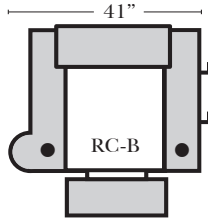

Standard

RC-KB
Push Back
Recliner-152
(Cup holders for "RC-KB" are not standard, but can be ordered at no-charge)

RC-B
Left Arm Right
Straight Arm Center
Recliner-151

RAC
Armless
Recliner-153

RCW-B
Left Arm Right
Wedge Arm
Center Recliner-159

RC-KL
Left Arm End
Recliner-155

RC-L
Left Straight
Arm Center
Recliner-157

RC-R
Right Straight
Arm Center
Recliner-156

RC-KR
Right Arm End
Recliner-154

RCW-R
Right Wedge Arm
Center Recliner-158

Features

Standard:

Note:

All Dimensions are approximate, if accuracy is crucial, please contact us for validation of the dimensions shown. However, a 1" to 2" variance can still apply due to foam and upholstery.

Suggested Configurations