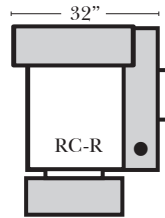

Standard

RC-KB
Push Back
Recliner-152
(Cup holders for "RC-KB" are not standard, but can be ordered at no-charge)

RC-B
Left Arm Right
Straight Arm Center
Recliner-151

RAC
Armless
Recliner-153

RCW-B
Left Arm Right
Wedge Arm
Center Recliner-159

RC-KL
Left Arm End
Recliner-155

RC-L
Left Straight
Arm Center
Recliner-157

RC-R
Right Straight
Arm Center
Recliner-156

RC-KR
Right Arm End
Recliner-154

RCW-R
Right Wedge Arm
Center Recliner-158

Features

Standard:

Note:

All Dimensions are approximate, if accuracy is crucial, please contact us for validation of the dimensions shown. However, a 1" to 2" variance can still apply due to foam and upholstery.

Suggested Configurations