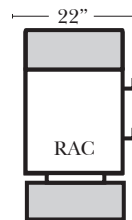

Standard

RC-KB
Push Back
Recliner-152
(Cup holders for "RC-KB" are not standard, but can be ordered at no-charge)

RC-B
Left Arm Right
Straight Arm Center
Recliner-151

RAC
Armless
Recliner-153

RCW-B
Left Arm Right
Wedge Arm
Center Recliner-159

RC-KL
Left Arm End
Recliner-155

RC-L
Left Straight
Arm Center
Recliner-157

RC-R
Right Straight
Arm Center
Recliner-156

RC-KR
Right Arm End
Recliner-154

RCW-R
Right Wedge Arm
Center Recliner-158

Features

Standard:

Note:

All Dimensions are approximate, if accuracy is crucial, please contact us for validation of the dimensions shown. However, a 1" to 2" variance can still apply due to foam and upholstery.

Suggested Configurations