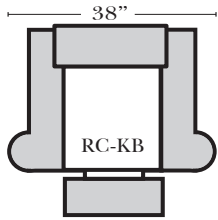

Standard

RC-KB
Push Back
Recliner-152
(Cup holders for "RC-KB" are not standard, but can be ordered at no-charge)

RC-B
Left Arm Right
Straight Arm Center
Recliner-151

RAC
Armless
Recliner-153

RCW-B
Left Arm Right
Wedge Arm
Center Recliner-159

RC-KL
Left Arm End
Recliner-155

RC-L
Left Straight
Arm Center
Recliner-157

RC-R
Right Straight
Arm Center
Recliner-156

RC-KR
Right Arm End
Recliner-154

RCW-R
Right Wedge Arm
Center Recliner-158

Features

Standard:

Note:

All Dimensions are approximate, if accuracy is crucial, please contact us for validation of the dimensions shown. However, a 1" to 2" variance can still apply due to foam and upholstery.

Suggested Configurations