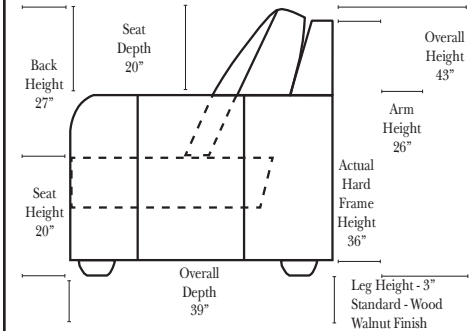

RC-KL
Left Arm End
Recliner-155

RC-L
Left Straight
Arm Center
Recliner-157

RC-R
Right Straight
Arm Center
Recliner-156

RC-KR
Right Arm End
Recliner-154

RCW-R
Right Wedge Arm
Center Recliner-158

Features

Standard:

Note:

All Dimensions are approximate, if accuracy is crucial, please contact us for validation of the dimensions shown. However, a 1" to 2" variance can still apply due to foam and upholstery.

Suggested Configurations