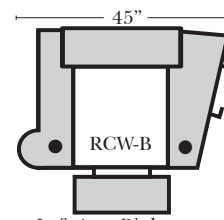

Standard

RC-KB
Push Back
Recliner-152
(Cup holders for "RC-KB" are not standard, but can be ordered at no-charge)

RC-B
Left Arm Right
Straight Arm Center
Recliner-151

RAC
Armless
Recliner-153

RCW-B
Left Arm Right
Wedge Arm
Center Recliner-159

RC-KL
Left Arm End
Recliner-155

RC-L
Left Straight
Arm Center
Recliner-157

RC-R
Right Straight
Arm Center
Recliner-156

RC-KR
Right Arm End
Recliner-154

RCW-R
Right Wedge Arm
Center Recliner-158

Features

Standard:

Note:

All Dimensions are approximate, if accuracy is crucial, please contact us for validation of the dimensions shown. However, a 1" to 2" variance can still apply due to foam and upholstery.

Suggested Configurations